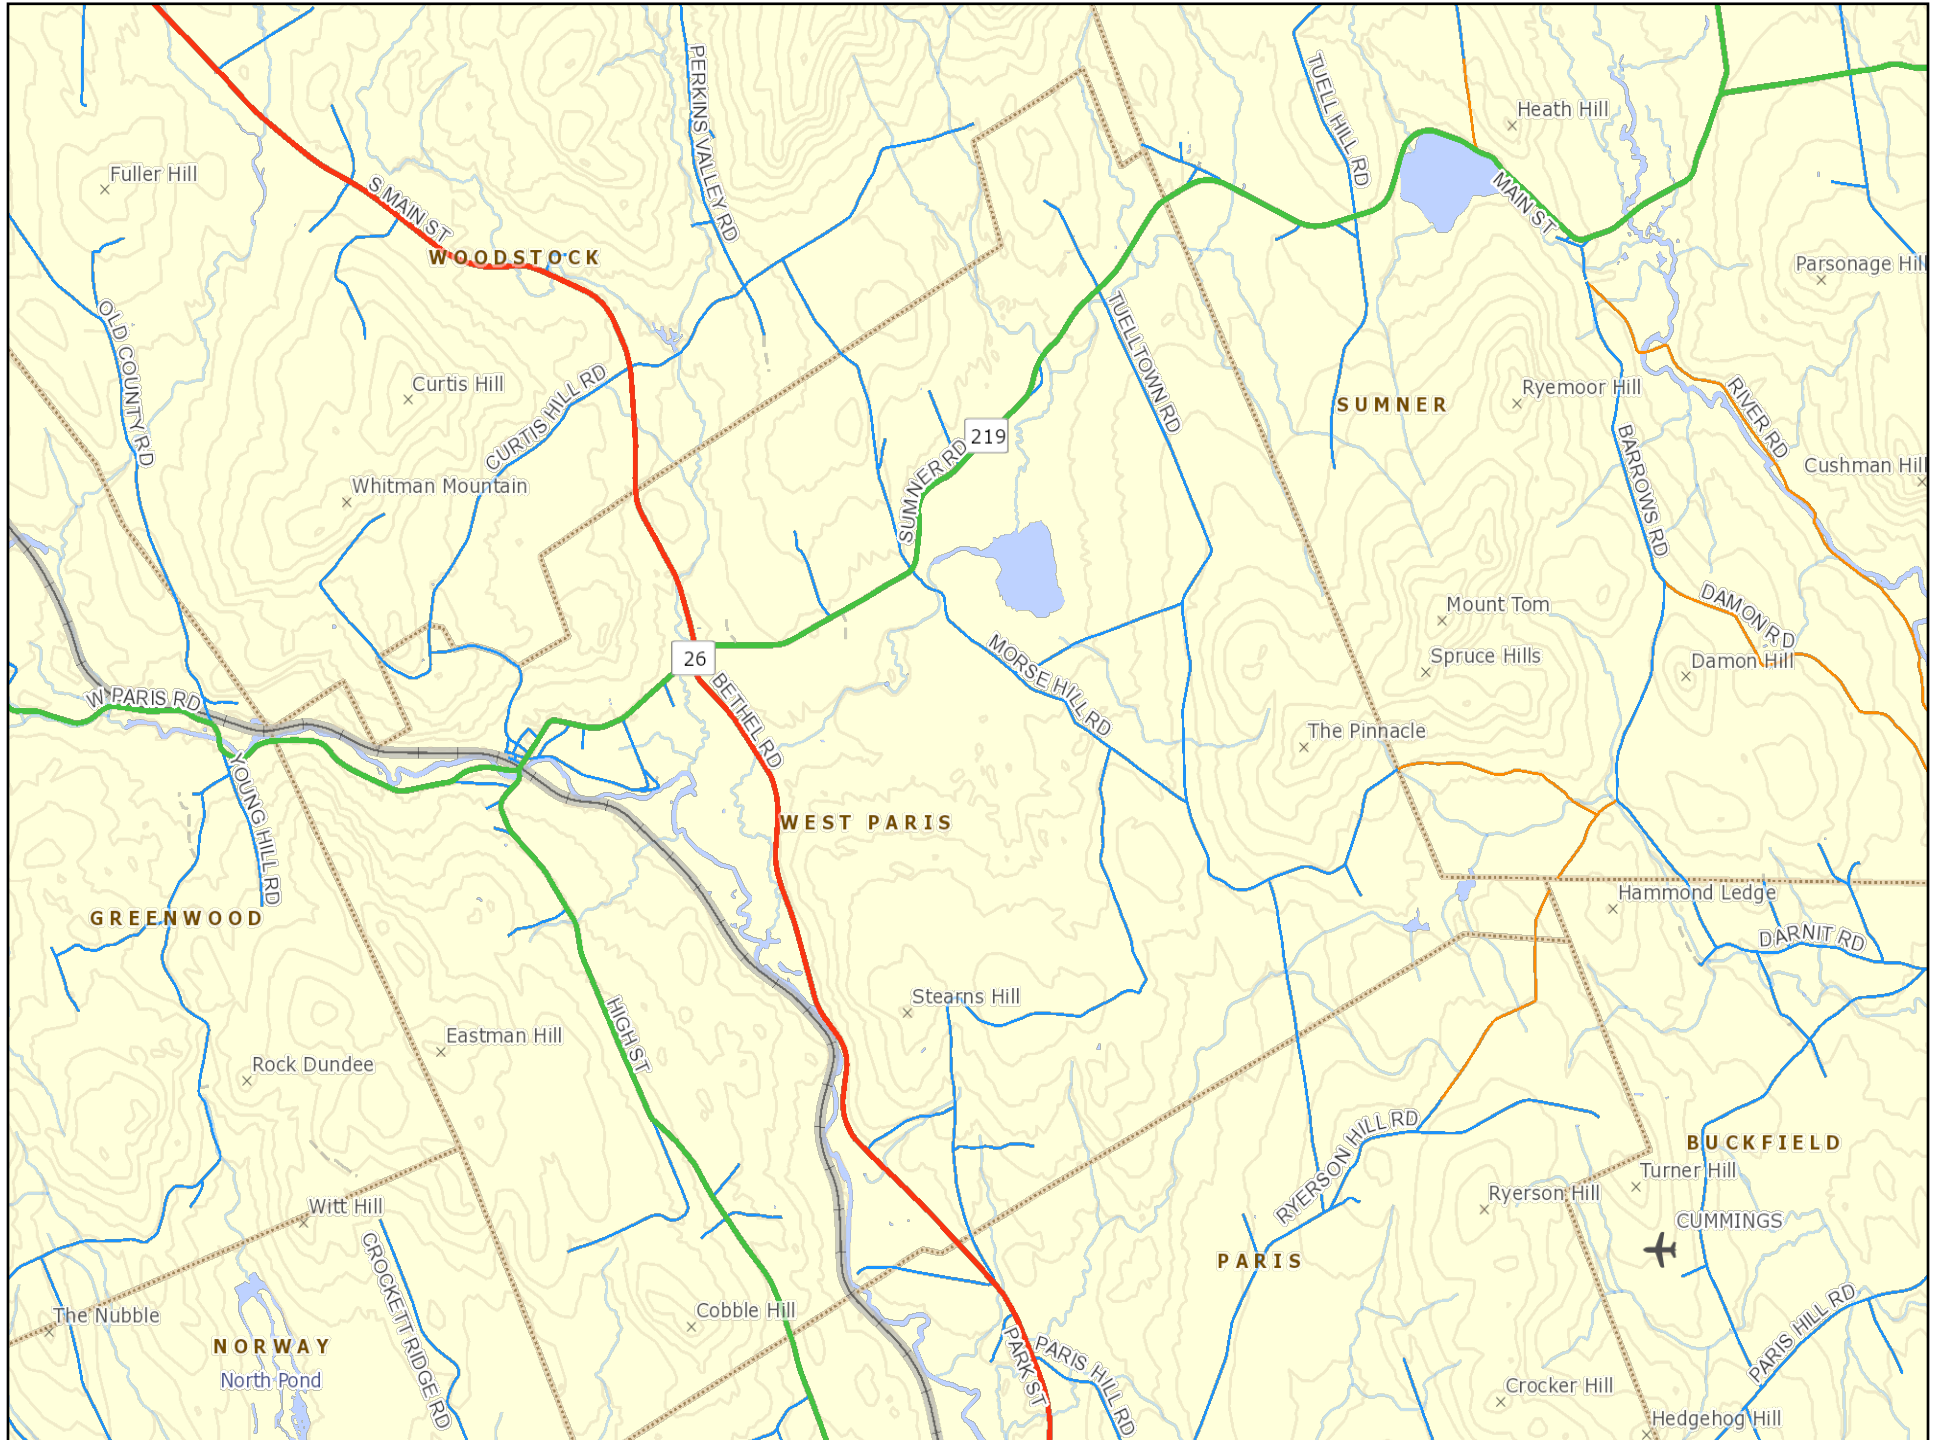

West Paris

Map Generated on Thursday, April 12, 2012 04:30:21 PM

Map Scale 1:67599

The Maine Department of Transportation provides this publication for information only. Reliance upon this information is at user risk. It is subject to revision and may be incomplete depending upon changing conditions. The Department assumes no liability if injuries or damages result from this information. This map is not intended to support emergency dispatch. Road names used on this map may not match official road names.

Jurisdiction Roads

-  *State Highway*
-  *Toll Highway*
-  *State Aid*
-  *Townway*
-  *Townway Summer Maint. Only*
-  *Townway Winter Maint. Only*
-  *Seasonal Parkway*
-  *Reservation*

MaineDOT Regions

State Compact Area

Water Bodies

Wetlands